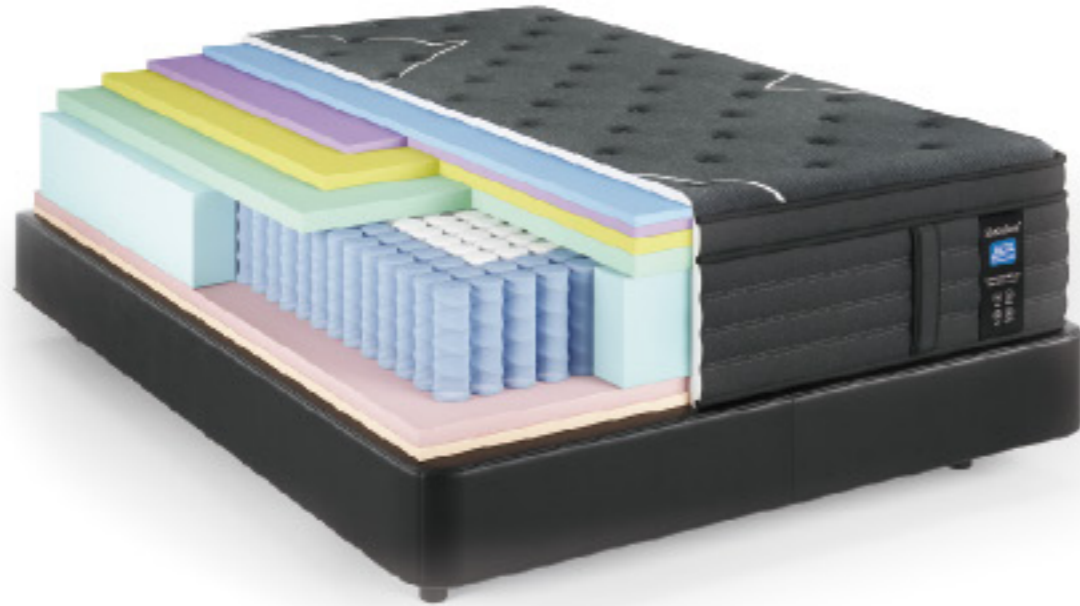

Size	Package	40HQ	Price	Size	Package	40HQ	Price
90x190cm	100*36*36cm	476 CTN		140x190cm	150*36*36cm	321 CTN	
92x188cm	102*36*36cm	476 CTN		140x200cm	150*36*36cm	321 CTN	
100x200cm	110*36*36cm	434 CTN		150x200cm	160*36*36cm	303 CTN	
107x203cm	117*36*36cm	420 CTN		153x203cm	163*36*36cm	303 CTN	
110x200cm	120*36*36cm	406 CTN		160x200cm	170*36*36cm	284 CTN	
120x200cm	130*36*36cm	378 CTN		180x200cm	190*36*36cm	252 CTN	
135x190cm	145*36*36cm	336 CTN		183x203cm	193*36*36cm	252 CTN	
138x188cm	148*36*36cm	336 CTN		200x200cm	210*36*36cm	231 CTN