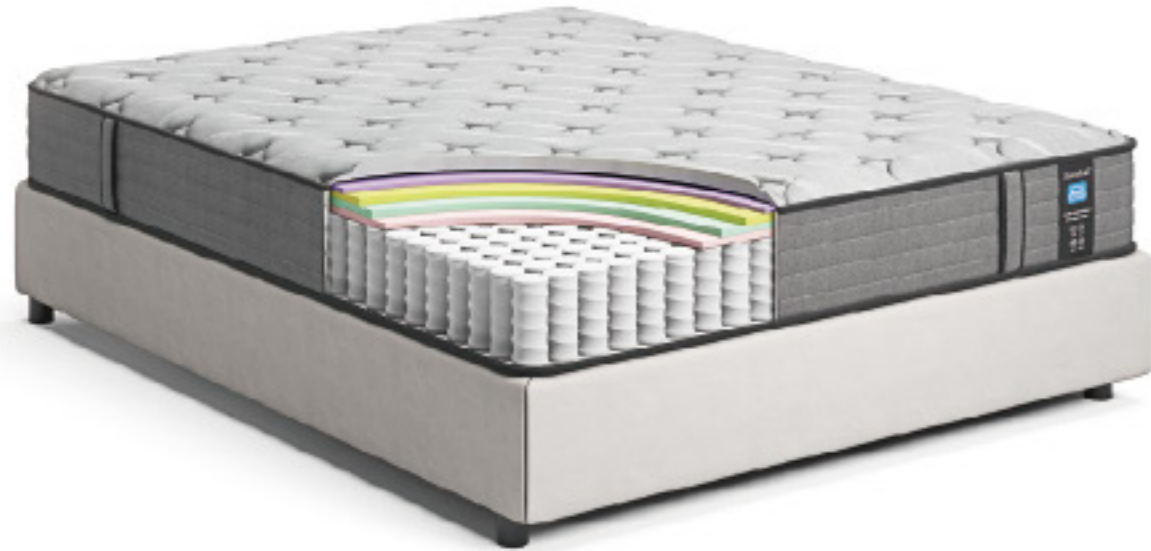

Size	Package	40HQ	Price	Size	Package	40HQ	Price
90x190cm	95*32*32cm	672 CTN		140x190cm	145*32*32cm	448 CTN	
92x188cm	97*32*32cm	672 CTN		140x200cm	145*32*32cm	448 CTN	
100x200cm	105*32*32cm	616 CTN		150x200cm	155*32*32cm	412 CTN	
107x203cm	112*32*32cm	592 CTN		153x203cm	158*32*32cm	412 CTN	
110x200cm	115*32*32cm	576 CTN		160x200cm	165*32*32cm	392 CTN	
120x200cm	125*32*32cm	514 CTN		180x200cm	185*32*32cm	345 CTN	
135x190cm	140*32*32cm	458 CTN		183x203cm	188*32*32cm	345 CTN	
138x188cm	143*32*32cm	458 CTN		200x200cm	205*32*32cm	312 CTN	

Structure

(Thickness: 25cm)

- knitted fabric
- 0.5cm gel memory
- 1cm 2030 foam
- 1.5cm 2030 foam
- 25g nonwoven fabric
- 2cm 2580 foam
- white padding
- 20cm pocket spring
- white padding
- stitch bonded fabric

SL-MT1