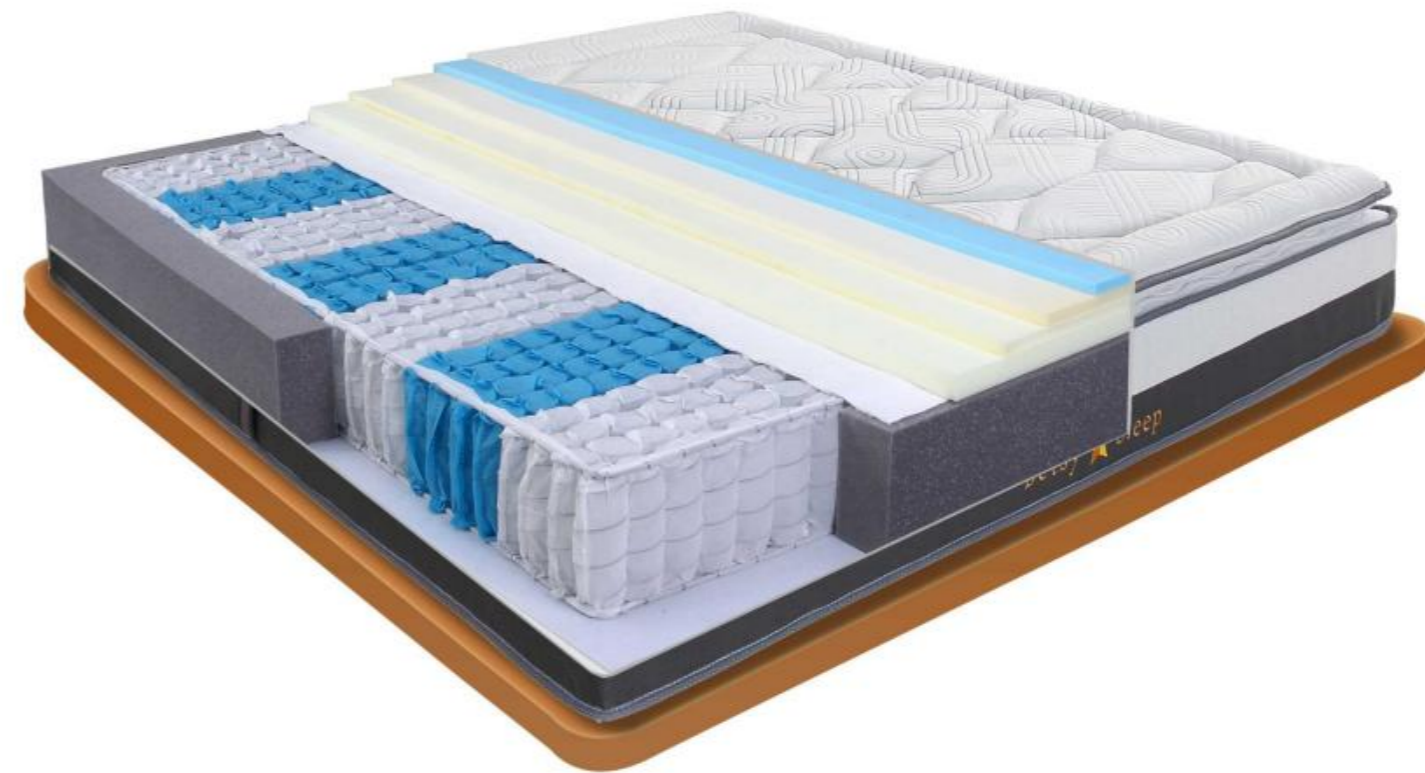

► structure -flat

- Jacquard knitted fabric
- 1cm gel memory foam
- 2cm 20D foam
- 2cm 20D foam
- 25gsm non-woven fabric
- 4cm 25D support foam 2580
- 70gsm non-woven fabric
- white padding
- 22cm 7 zone pocket spring 1.9/2.0mm with 2 lines 2.3mm
- 8cm 3570 foam encased
- white padding
- 25gsm non-woven fabric
- 0.5cm 20D foam
- polyester fabric

*Photo sample with 4.8mm border for flat packing
*Roll packing without border
*Roll packing spring height is 20cm
*Roll packing mattress height is 29cm

Size (cm)	40HQ Loading Qty	
	carton-roll	pallet-flat
90x190x31	476CTN	672 PCS
107x188x31	420CTN	560 PCS
120x200x31	378CTN	504 PCS
137x190x31	336CTN	448 PCS
140x190x31	321CTN	448 PCS
152x203x31	303CTN	392 PCS
160x200x31	284CTN	392 PCS
183x203x31	252CTN	336 PCS
200x200x31	231CTN	280 PCS