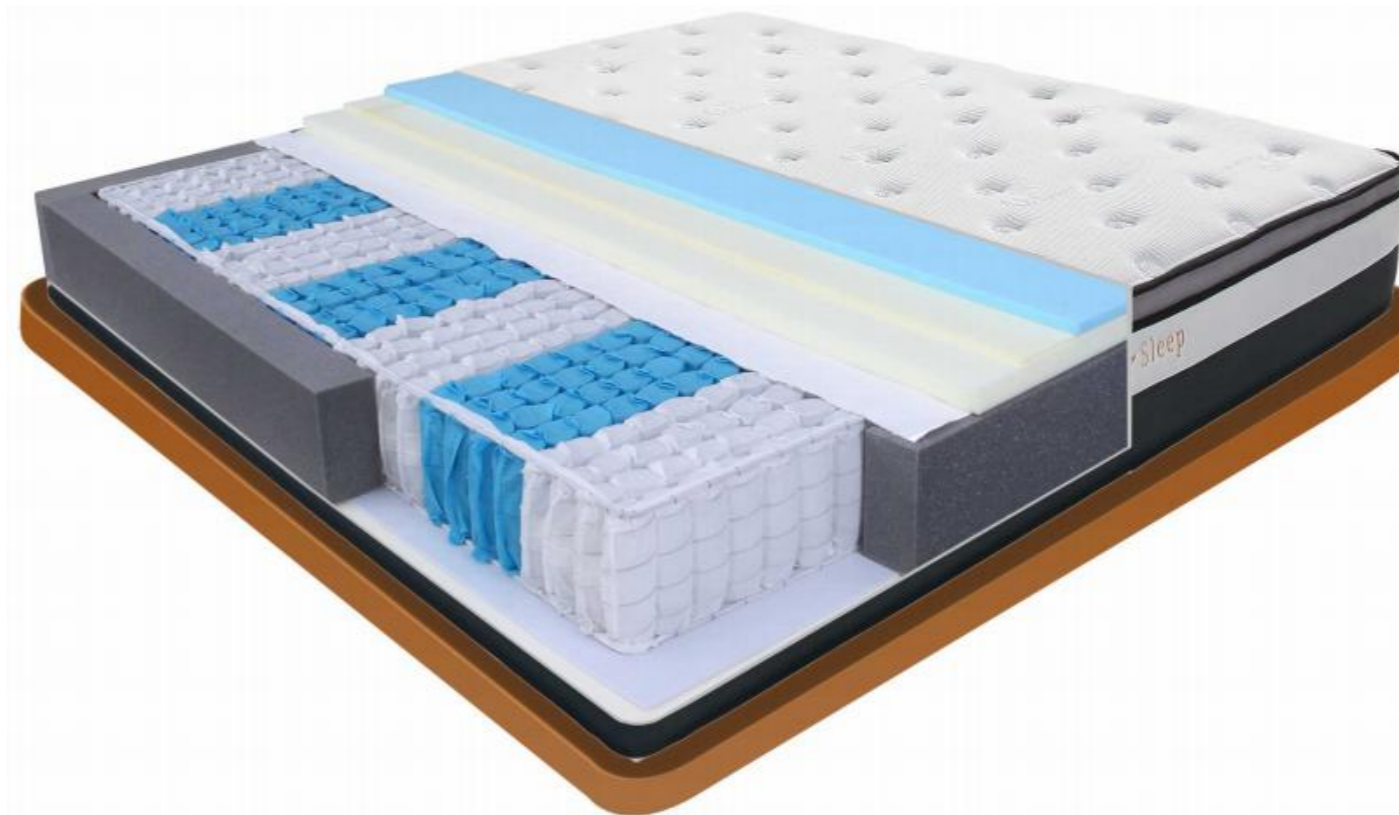

BMT811

*Photo sample with 4.8mm border for flat packing
*Roll packing without border
*Roll packing spring height is 20cm
*Roll packing mattress height is 28cm

► structure -flat

- knitted fabric
- 2cm gel memory foam
- 1cm 20D foam
- 25gsm non-woven fabric
- 4.5cm 25D support foam 2580
- 70gsm non-woven fabric
- white padding
- 22cm 7 zone pocket spring
  1.9/2.0mm with 2 lines 2.3mm
- 8cm 3570 foam encased
- white padding
- 25gsm non-woven fabric
- 0.5cm 20D foam
- polyester fabric

Size (cm)	40HQ Loading Qty	
	carton-roll	pallet-flat
90x190x30	476CTN	720 PCS
107x188x30	420CTN	600 PCS
120x200x30	378CTN	540 PCS
137x190x30	336CTN	480 PCS
140x190x30	321CTN	480 PCS
152x203x30	303CTN	420 PCS
160x200x30	284CTN	420 PCS
183x203x30	252CTN	360 PCS
200x200x30	231CTN	300 PCS