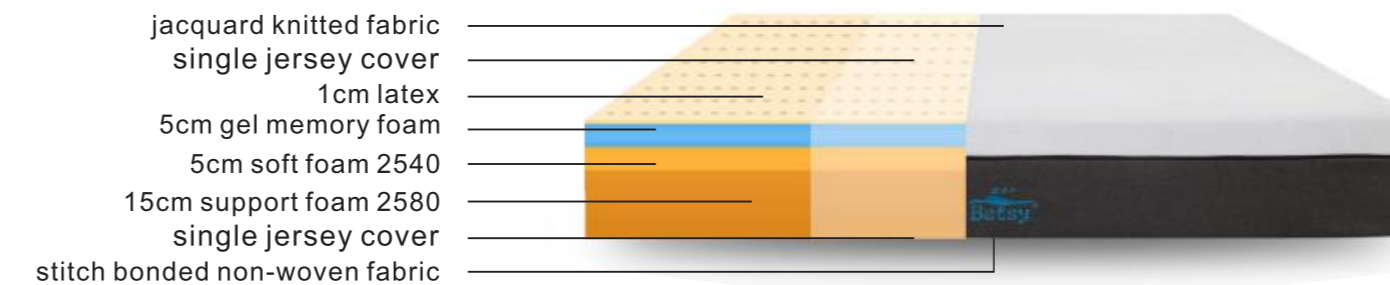

Size (cm)	40HQ
90x190x26	504CTN
107x188x26	434CTN
120x200x26	387CTN
137x190x26	336CTN
140x190x26	336CTN
152x203x26	310CTN
160x200x26	294CTN
183x203x26	260CTN
200x200x26	242CTN