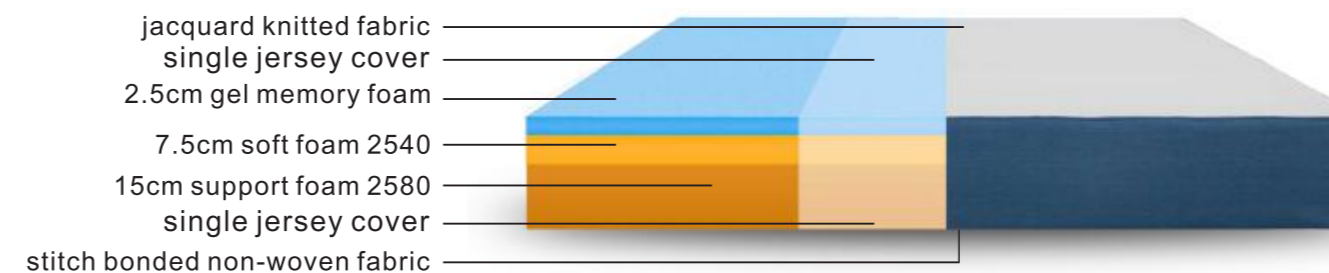

Size (cm)	40HQ
90x190x25	504CTN
107x188x25	434CTN
120x200x25	387CTN
137x190x25	336CTN
140x190x25	336CTN
152x203x25	310CTN
160x200x25	294CTN
183x203x25	260CTN
200x200x25	242CTN